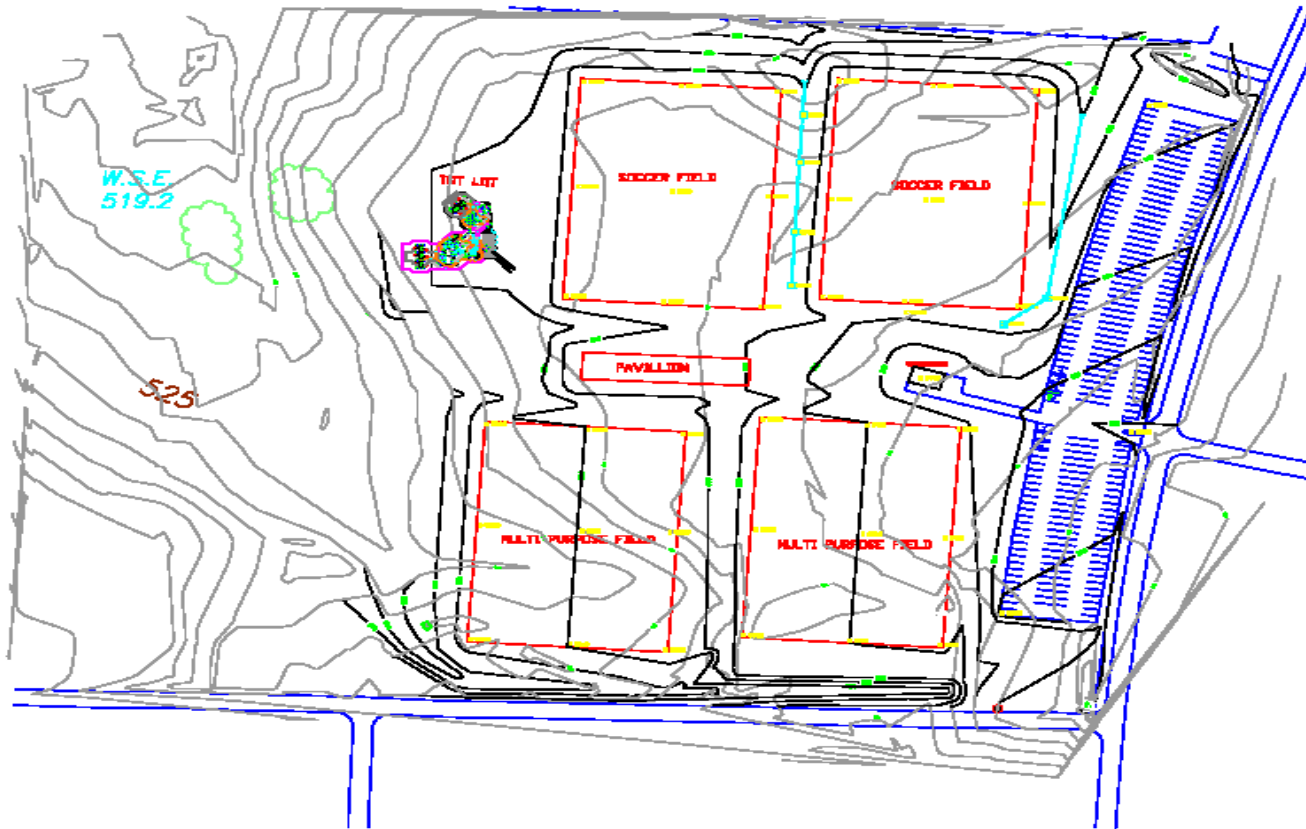

# DEBOW RECREATIONAL COMPLEX – HOPKINSVILLE, KY

**New Design**

# NEW DISC GOLF COURSE

# WALKING TRAIL, NEW PAVILION, CONCESSIONS/RESTROOM BUILDING, AND BRIDGE

**AERIAL PHOTO BEFORE (left) AND AFTER (right)**